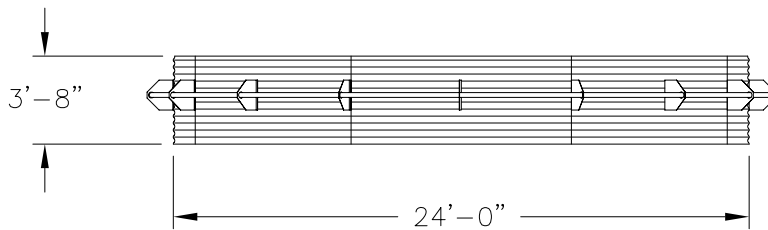

PLAN

ELEVATION

**CORGAL**  
**WATER STORAGE TANKS, INC.**  
**1-800-463-1898**  
**www.corgaltanks.com**

	BY	DATE
DWN	IU	7/9/08
CKD	JH	7/9/08
ENG	JH	7/9/08

TITLE		MODEL 2401-WT-SAP-LR CORGAL STEEL WATER STORAGE TANK NOMINAL CAPACITY - 11,000 GALLONS (U.S.)	
DWG. NO.		2401-WT-SAP-LR	REV. NO. A
SIZE A	SCALE 1/8"=1'-0"	SHEET 1	OF 1