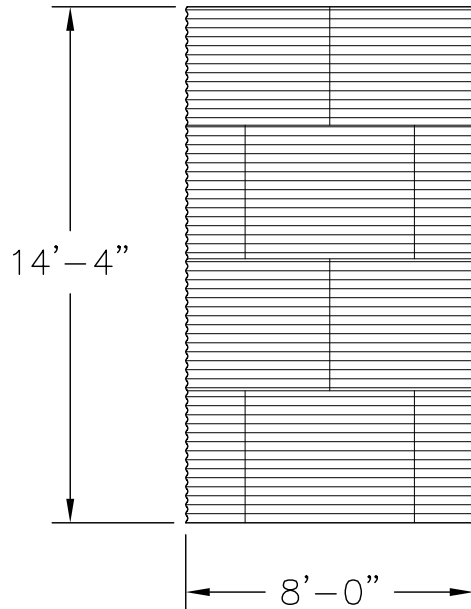

PLAN

ELEVATION

 WATER STORAGE TANKS, INC. 1-800-463-1898 www.corgaltanks.com		BY	DATE	TITLE		
	DWN	IU	7/3/08	MODEL 0804-WT-SAP-LR		
	CKD	JH	7/3/08	CORGAL STEEL WATER STORAGE TANK		
	ENG	JH	7/3/08	NOMINAL CAPACITY - 5,200 GALLONS (U.S.)	DWG. NO.	REV. NO.
THE DRAWING DEPICTED ON THIS PRINT AND THE INFORMATION CONTAINED HEREIN ARE PROPRIETARY TO Water Storage Tanks, Inc. AND SHALL NOT BE USED IN WHOLE OR PART WITHOUT THE WRITTEN CONSENT OF Water Storage Tanks, Inc.				0804-WT-SAP-LR	A	
SIZE	A	SCALE	3/16"=1'-0"	SHEET	1	OF 1