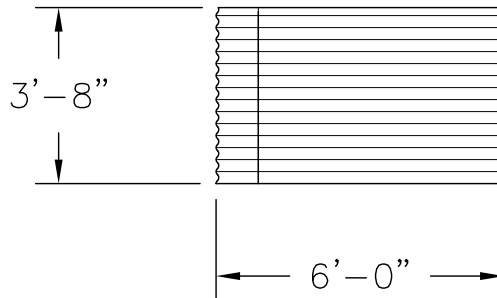

PLAN

ELEVATION

 WATER STORAGE TANKS, INC. 1-800-463-1898 www.corgaltanks.com		BY	DATE	TITLE		
	DWN	IU	7/3/08	MODEL 0601-WT-SAP-LR		
	CKD	JH	7/3/08	CORGAL STEEL WATER STORAGE TANK		
	ENG	JH	7/3/08	NOMINAL CAPACITY - 700 GALLONS (U.S.)	DWG. NO.	REV. NO.
THE DRAWING DEPICTED ON THIS PRINT AND THE INFORMATION CONTAINED HEREIN ARE PROPRIETARY TO Water Storage Tanks, Inc. AND SHALL NOT BE USED IN WHOLE OR PART WITHOUT THE WRITTEN CONSENT OF Water Storage Tanks, Inc.				0601-WT-SAP-LR	A	
SIZE	A	SCALE	1/4"=1'-0"	SHEET	1	OF 1